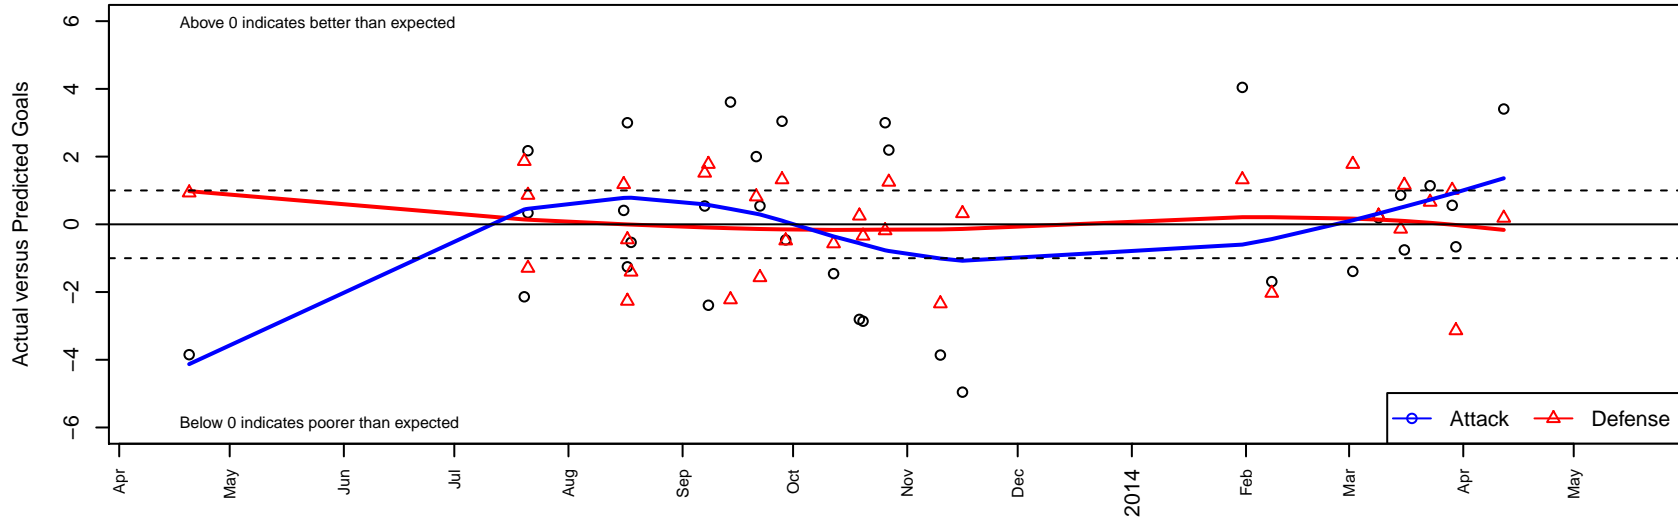

SSC Shadow A B00

Spokane SC Shadow
 Spokane, WA
 B00 total strength=1135
 attack=5.9 defense=1.72

fall league = RCL B00 Div 2, Spr RCL B00 Div 2

alt names used:

- SSC Shadow A B00
- SSC Shadow A
- SSC Shadow B00-A
- SSC SHADOW SHADOW00 (WA)
- Spokane Soccer Club Shadow B00-A
- SSC SHADOW SHADOW B00 (WA)
- SSC Shadow B 00 AR
- SSC Shadow B 00 A

Venues played:
 Champions Cup U12
 Nike Crossfire Challenge Gold U13
 Les Schwab NW Cup U14 Premier U14
 RCL B00 Div 2
 Spr RCL B00 Div 2
 WYS Championship B00

SSC Shadow A B00
 Dots are actual minus expected GF (blue circles) and GA (red triangles).
 Blue line is smoothed change in attack strength. Red is smoothed change in defense strength.